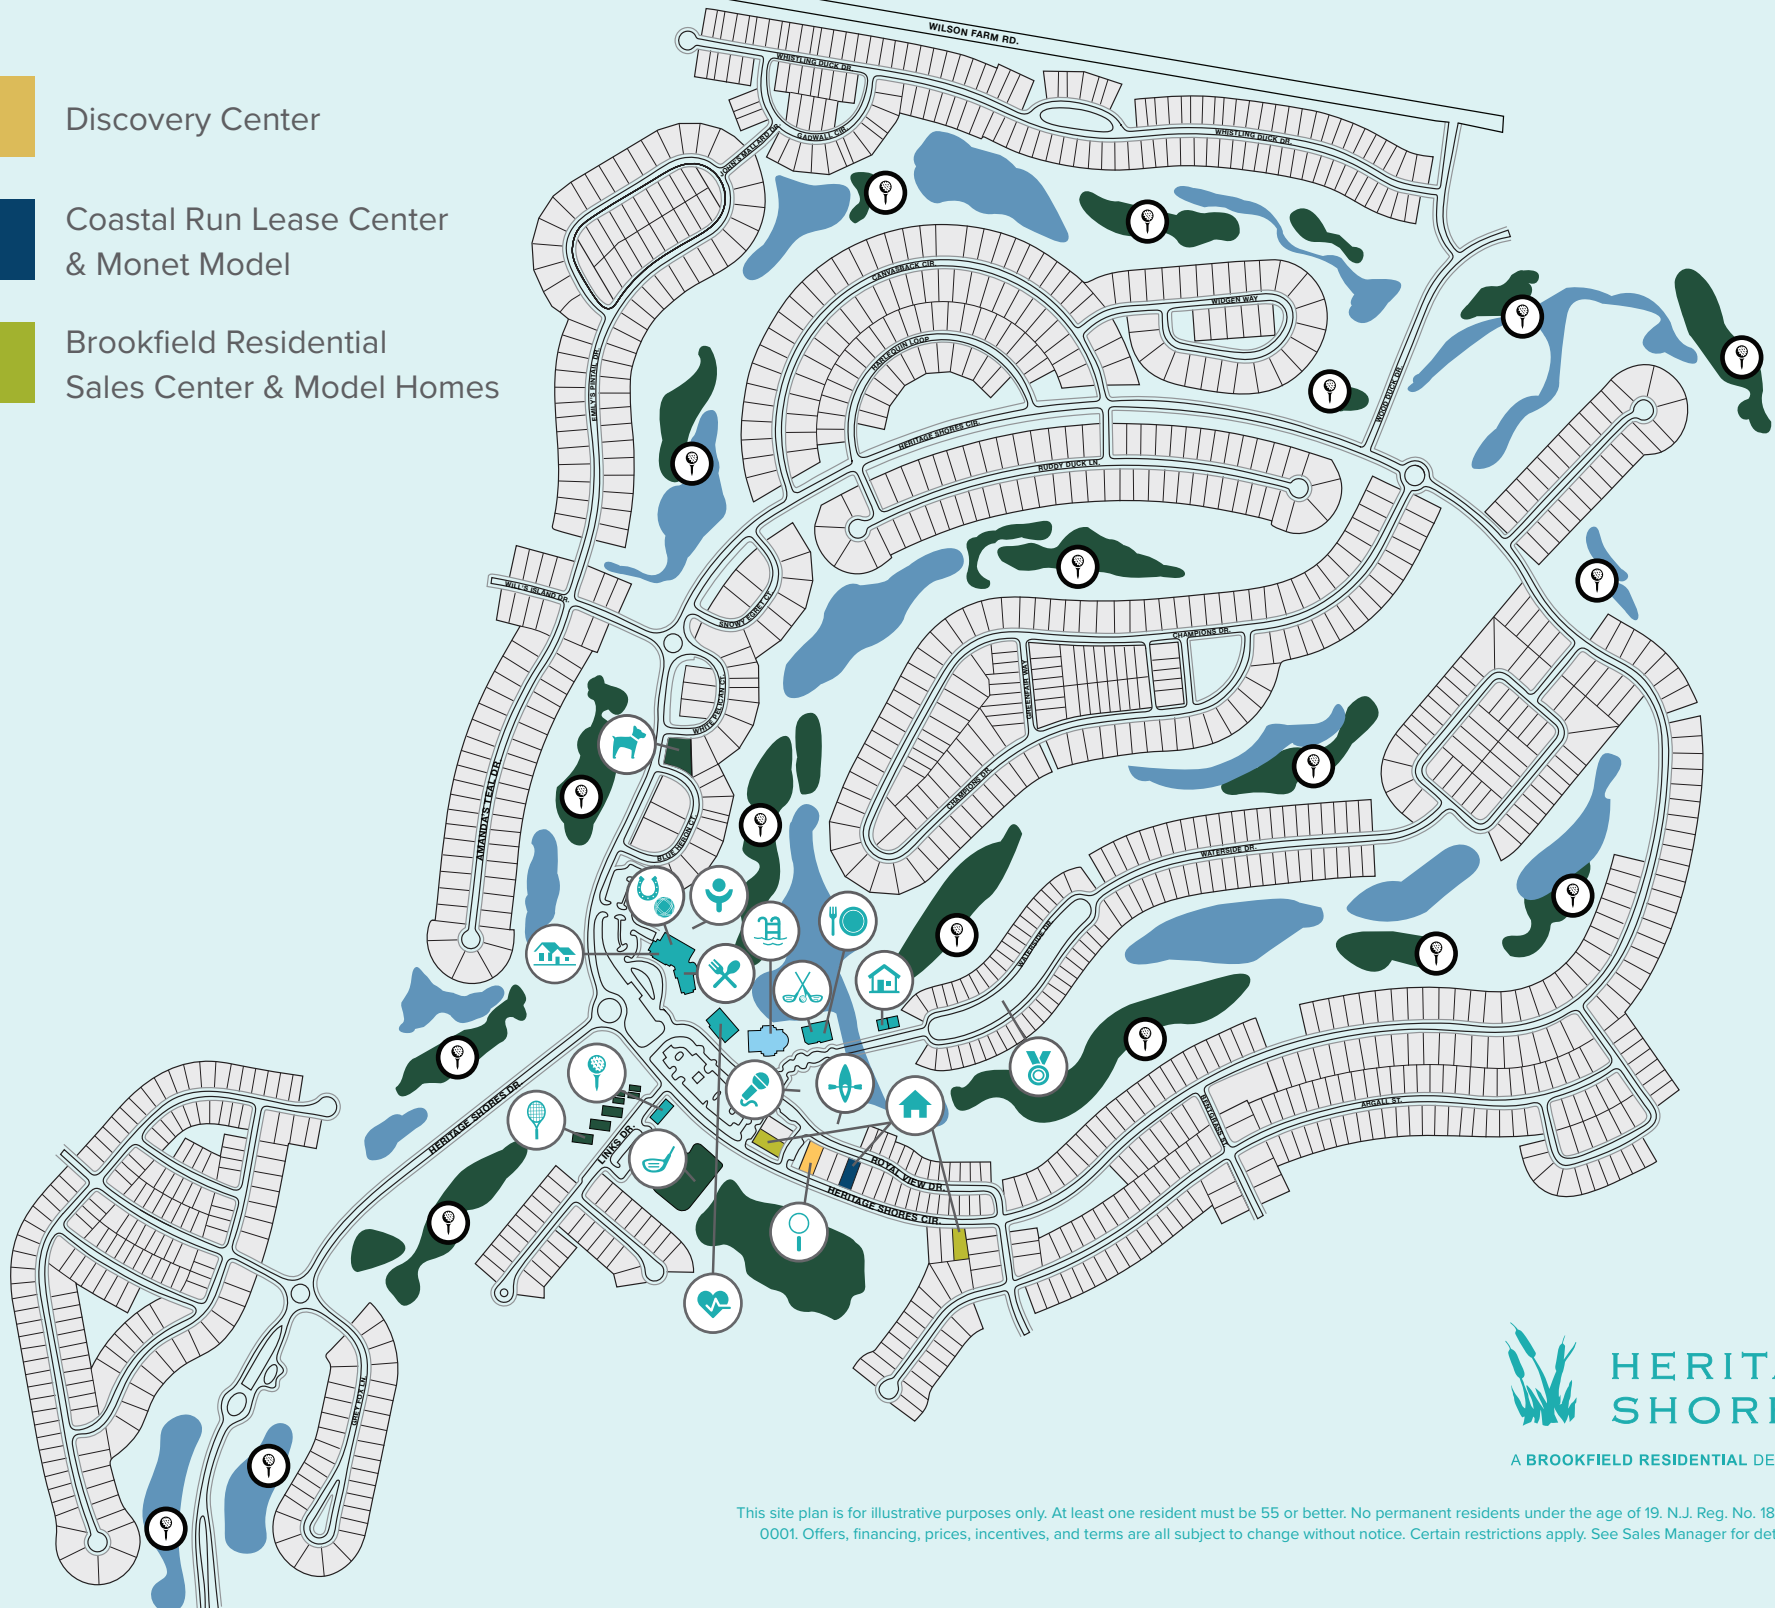

Amenities For Everyday Excitement

-  18-Hole Championship Golf Course
-  Clubhouse
-  Pools
-  Dog Park
-  Kayak Launch
-  Performance Lawn
-  Driving Range
-  Restaurant and Tavern
-  Sugar Beet
-  Pro Shop
-  Tennis and Pickleball Courts
-  Health, Wellness and Fitness Center
-  Stay-and-Play Cottages
-  Model Homes
-  Discovery Center
-  Outdoor Game Table Pavilion
-  Shuffleboard
-  Bocce Ball
-  Horseshoes

-  Discovery Center
-  Coastal Run Lease Center & Monet Model
-  Brookfield Residential Sales Center & Model Homes

 **HERITAGE SHORES**
 A BROOKFIELD RESIDENTIAL DEVELOPMENT

This site plan is for illustrative purposes only. At least one resident must be 55 or better. No permanent residents under the age of 19. N.J. Reg. No. 18-29-0001. Offers, financing, prices, incentives, and terms are all subject to change without notice. Certain restrictions apply. See Sales Manager for details.