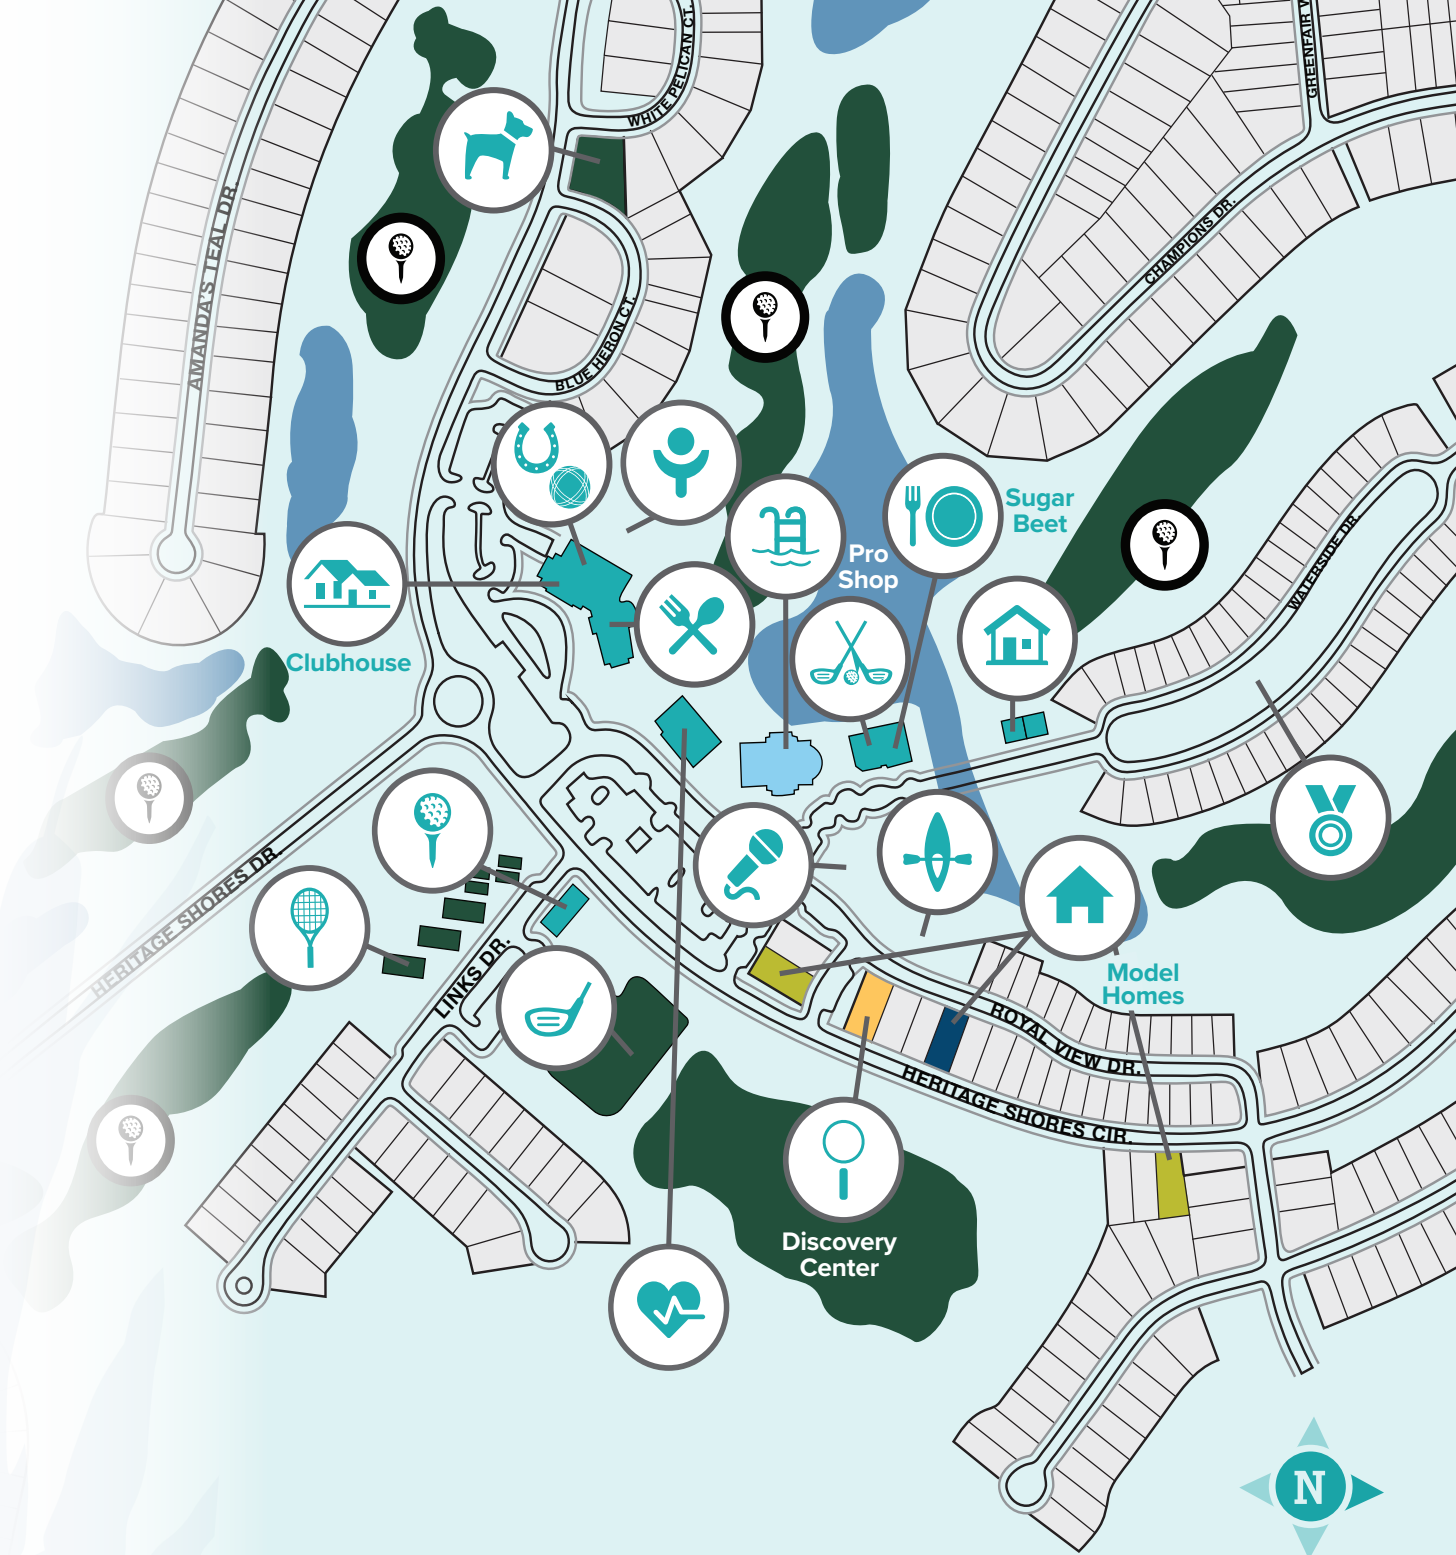

Amenities For Everyday Excitement

-  18-Hole Championship Golf Course
-  Clubhouse
-  Pools
-  Dog Park
-  Kayak Launch
-  Performance Lawn
-  Driving Range
-  Restaurant and Tavern
-  Sugar Beet
-  Pro Shop
-  Tennis and Pickleball Courts
-  Health, Wellness and Fitness Center
-  Stay-and-Play Cottages
-  Model Homes
-  Discovery Center
-  Outdoor Game Table Pavilion
-  Shuffleboard
-  Bocce Ball
-  Horseshoes

-  Discovery Center
-  Coastal Run Lease Center & Monet Model
-  Brookfield Residential Sales Center & Model Homes

 **HERITAGE SHORES**
 A BROOKFIELD RESIDENTIAL DEVELOPMENT

This site plan is for illustrative purposes only. At least one resident must be 55 or better. No permanent residents under the age of 19. N.J. Reg. No. 18-29-0001. Offers, financing, prices, incentives, and terms are all subject to change without notice. Certain restrictions apply. See Sales Manager for details.